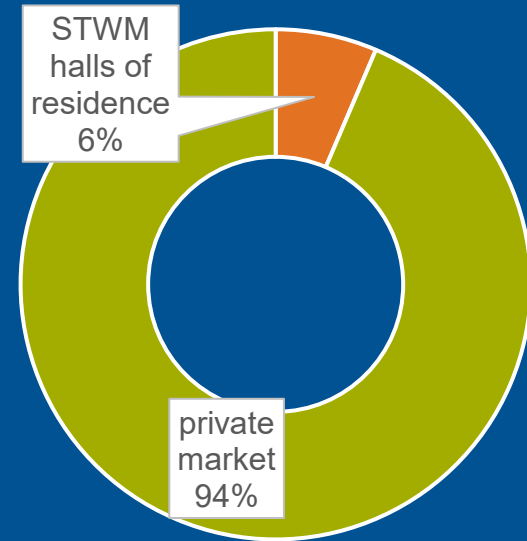

Current Housing Situation for Students in Munich

There are more than **140,000** students in and around Munich.

However, only around **9,000 places are available** in the halls of residence of the Studierendenwerk München Oberbayern (STWM).

TUM does not own or run any halls of residence!

STWM: <https://www.studierendenwerk-muenchen-oberbayern.de/en/accommodation/>