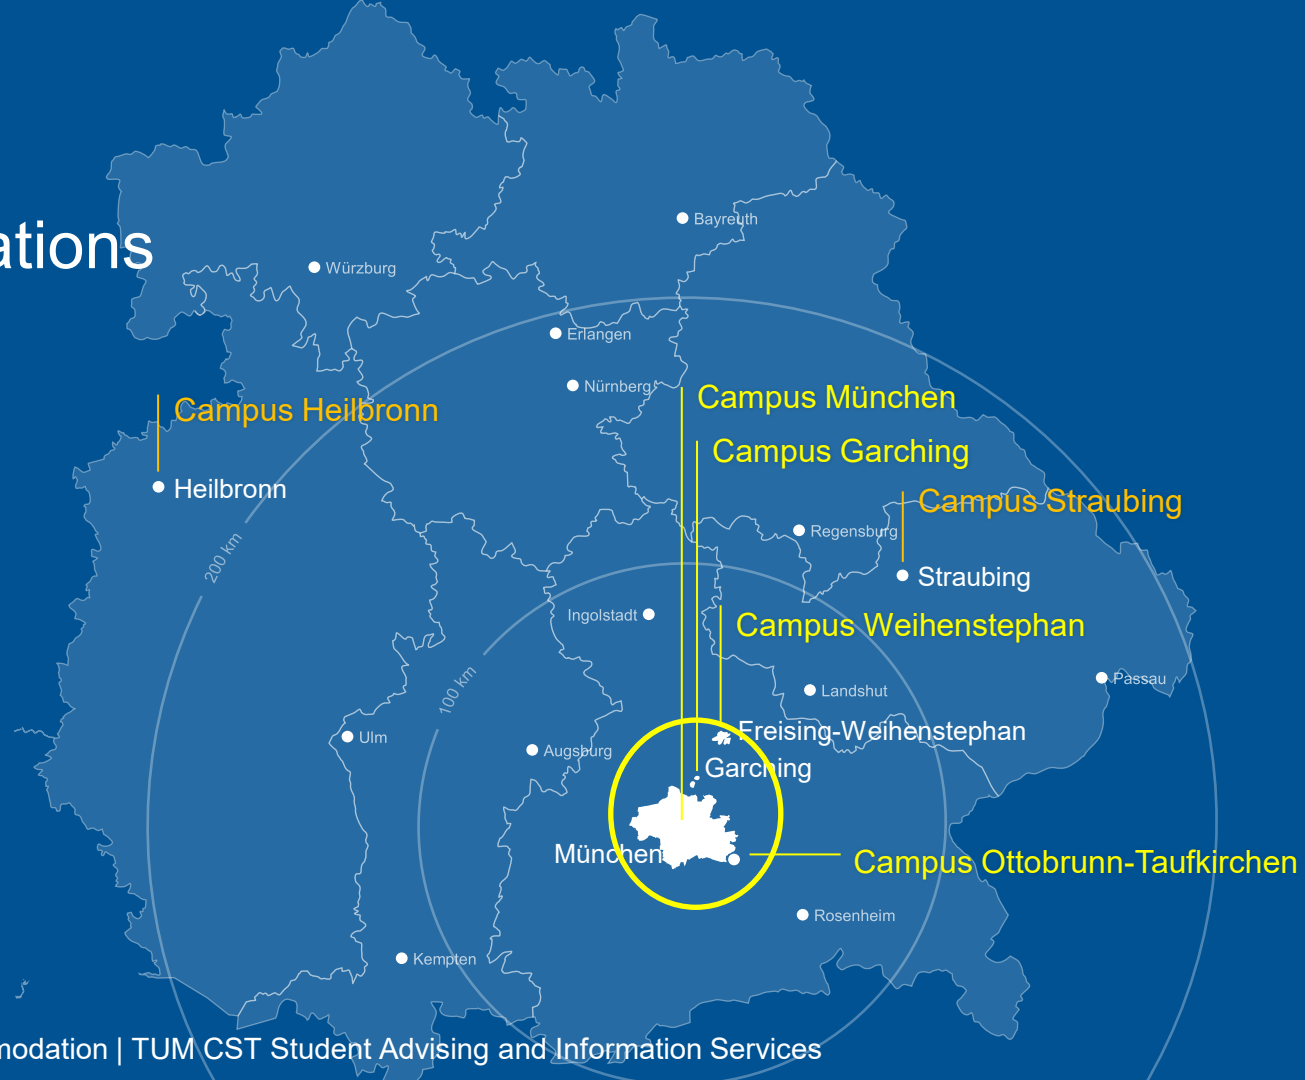

Tips for Finding Accommodation

Scammers

Important Contacts

Germany

TUM Locations

Current Housing Situation for Students in Munich

There are more than **140,000** students in and around Munich.

However, only around **9,000 places are available** in the halls of residence of the Studierendenwerk München Oberbayern (STWM).